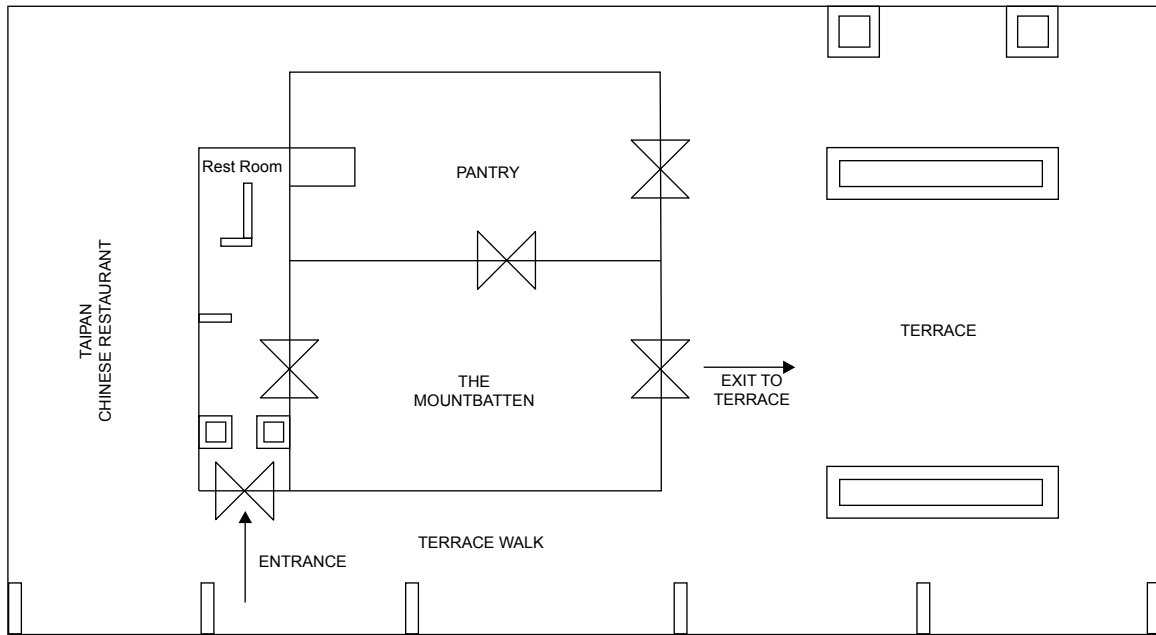

MOUNTBATTEN SUITE LAYOUT

VENUE	DIMENSION (IN METRE) L x B	SEATING CAPACITY					
		THEATRE	CLASSROOM	U-SHAPE	BUFFET SIT DOWN	BUFFET LOUNGE	COCKTAILS LOUNGE
Mountbatten Suite	9.7 x 10.6	10.6	7.6	7.3	9.7	10.6	10.6